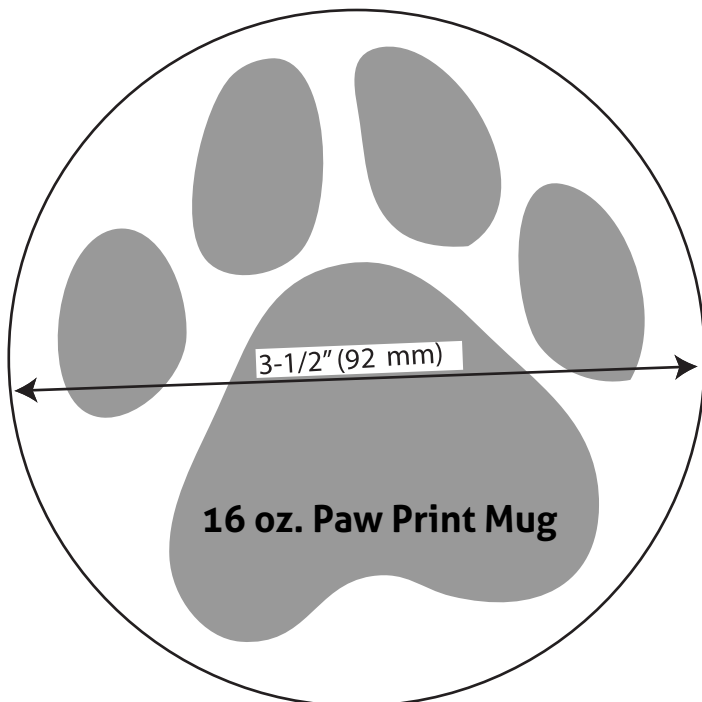

## Maximum Paw Print Sizes for Paw Print Mugs

### 12 oz. Paw Print Mug

The maximum size for a paw print for a 12 oz. capacity paw print mug is 2-1/2". You'll want to make sure your pet's paw will fit inside the circle in the diagram with a little room to spare. Any paw print that is bigger than 2-1/2" up to 3-1/2" would have to go on a 16 oz. mug.

### 16 oz. Paw Print Mug

The maximum size for a paw print for a 16 oz. capacity paw print mug is 3-1/2". You'll want to make sure your pet's paw will fit inside the circle in the diagram with a little room to spare.